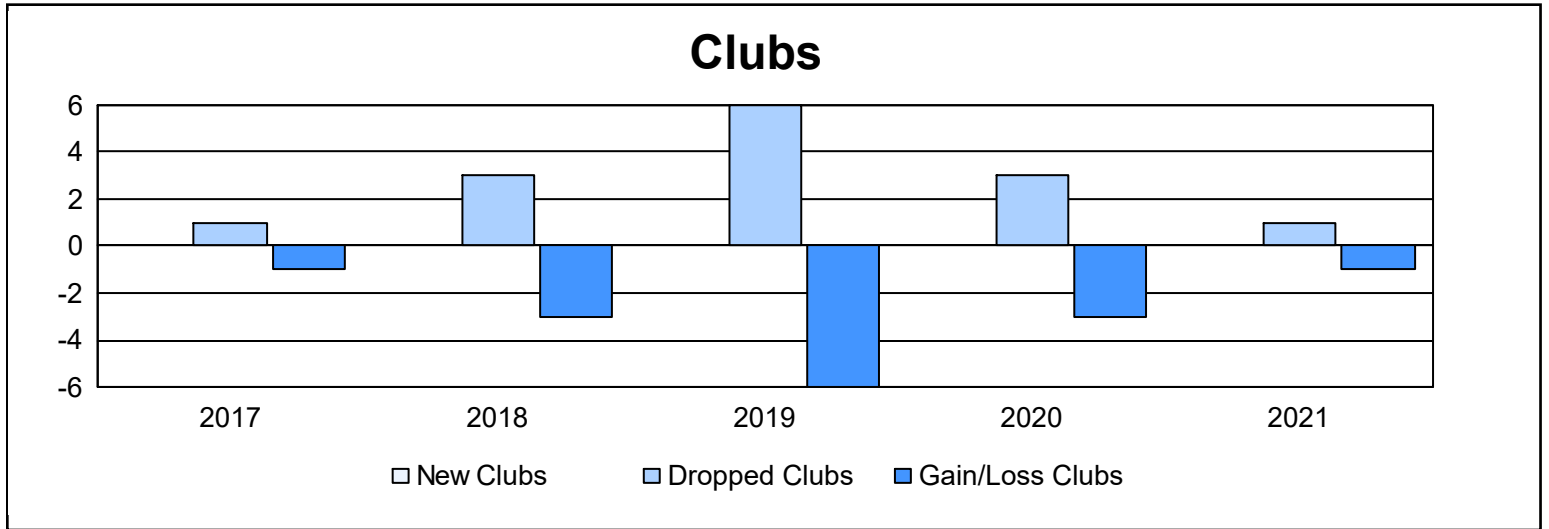

Year	New Clubs	Dropped Clubs	Gain/ Loss Clubs	New Members	Charter Members	Reinstate Members	Transfer Members	Total Member Added	Total Members Dropped	Gain/ Loss Members
2016-2017	0	1	-1	274	4	18	1	297	360	-63
2017-2018	0	3	-3	259	0	2	8	269	305	-36
2018-2019	0	6	-6	240	0	6	6	252	380	-128
2019-2020	0	3	-3	196	1	1	17	215	358	-143
2020-2021	0	1	-1	193	0	3	15	211	277	-66
<b>Average</b>	<b>0</b>	<b>3</b>	<b>-3</b>	<b>232</b>	<b>1</b>	<b>6</b>	<b>9</b>	<b>249</b>	<b>336</b>	<b>-87</b>

### Membership Composition June 2021 Cumulative