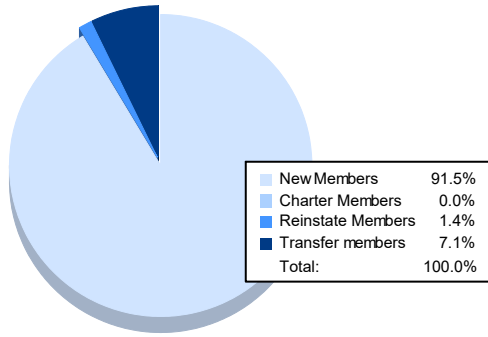

Year	New Clubs	Dropped Clubs	Gain/ Loss Clubs	New Members	Charter Members	Reinstate Members	Transfer Members	Total Member Added	Total Members Dropped	Gain/ Loss Members
2016-2017	0	1	-1	274	4	18	1	297	360	-63
2017-2018	0	3	-3	259	0	2	8	269	305	-36
2018-2019	0	6	-6	240	0	6	6	252	380	-128
2019-2020	0	3	-3	196	1	1	17	215	358	-143
2020-2021	0	1	-1	193	0	3	15	211	277	-66
<b>Average</b>	<b>0</b>	<b>3</b>	<b>-3</b>	<b>232</b>	<b>1</b>	<b>6</b>	<b>9</b>	<b>249</b>	<b>336</b>	<b>-87</b>

### Membership Composition June 2021 Cumulative