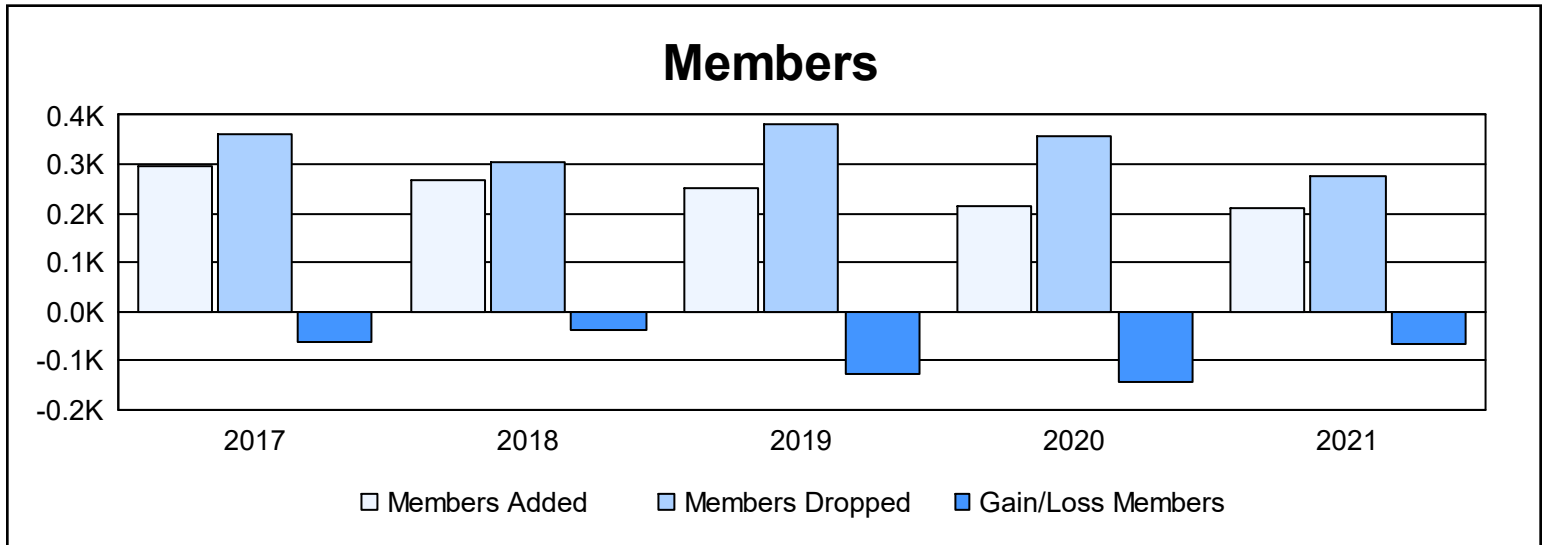

Year	New Clubs	Dropped Clubs	Gain/ Loss Clubs	New Members	Charter Members	Reinstate Members	Transfer Members	Total Member Added	Total Members Dropped	Gain/ Loss Members
2016-2017	0	1	-1	274	4	18	1	297	360	-63
2017-2018	0	3	-3	259	0	2	8	269	305	-36
2018-2019	0	6	-6	240	0	6	6	252	380	-128
2019-2020	0	3	-3	196	1	1	17	215	358	-143
2020-2021	0	1	-1	193	0	3	15	211	277	-66
<b>Average</b>	<b>0</b>	<b>3</b>	<b>-3</b>	<b>232</b>	<b>1</b>	<b>6</b>	<b>9</b>	<b>249</b>	<b>336</b>	<b>-87</b>

### Membership Composition June 2021 Cumulative